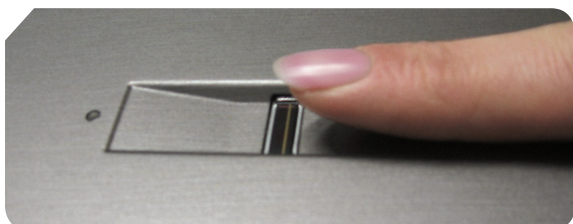

- Secure storage for guarding private files
- Hi-Speed USB 2.0 hard drive for PC or Mac
- Data access control by fingerprint recognition
- Register up to 10 fingerprints, 5 user profiles